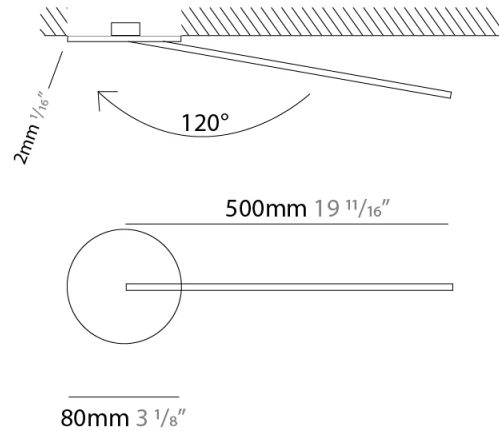

GENERAL

Series: Spillo
 Subseries: Spillo 1 Rod
 Brand: Icone
 Division: Design
 Mounting Type: Recessed
 Mounting Location: Wall
 Subcategory: Ambient

PHYSICAL

Shape: Rectangle
 Width (mm): 50
 Width (in): 1 15/16
 Height (mm): 500
 Height (in): 19 11/16
 Light Distribution: Adjustable
 Fixture Finish: WHI / BLK / CHR / BGD
 Fixture Material: Brass

GENERAL

Series: Spillo
 Subseries: Spillo 1 Rod
 Brand: Icone
 Division: Design
 Mounting Type: Recessed
 Mounting Location: Wall
 Subcategory: Ambient

PHYSICAL

Shape: Rectangle
 Width (mm): 50
 Width (in): 1 ¹⁵/₁₆
 Height (mm): 500
 Height (in): 19 ¹¹/₁₆
 Light Distribution: Adjustable
 Fixture Finish: WHI / BLK / CHR / BGD
 Fixture Material: Brass

LED

Color Temperature (°K): 2700 / 3000
 Nominal Lumen (lm): 550
 CRI: >90 CRI
 Lamp Life (hrs): 50000

OPTICAL

Adjustability: Tilt 120°

RATINGS AND CERTIFICATIONS

Certified By: Certified for North American Standards
 IP rating: IP20